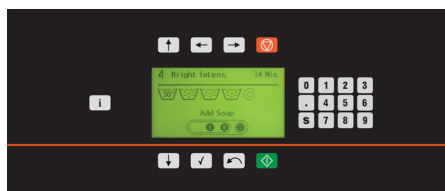

Сургут (3462)77-98-35
Тверь (4822)63-31-35
Томск (3822)98-41-53
Тула (4872)74-02-29
Тюмень (3452)66-21-18
Ульяновск (8422)24-23-59
Уфа (347)229-48-12
Хабаровск (4212)92-98-04
Челябинск (351)202-03-61
Череповец (8202)49-02-64
Ярославль (4852)69-52-93

<https://speedqueen.nt-rt.ru> || sqd@nt-rt.ru

Softmount Washer-Extractor

SYN020 20 фунтов (9 kg)

Создан для надежной работы

Мощная работа стирально-отжимной машины часто требовала крепления машины к полу. Стирально-отжимные машины Softmount предлагают альтернативу для специализированных применений, таких как вторые этажи, где жесткое крепление невозможно. Подвеска для тяжелых условий эксплуатации поглощает вибрации без необходимости использования специального фундамента. Система инверторного привода обеспечивает низкое потребление энергии, высокую скорость извлечения, низкий уровень шума и меньшее количество дисбалансов. Стирально-отжимные машины Softmount имеют привлекательный, изящный, современный дизайн с наклонной панелью управления для простоты использования.

- Отжим с высоким G-Force сокращает время сушки
- Инверторный привод работает с самыми разными типами тканей
- Конструкция из нержавеющей стали увеличивает прочность и долговечность

QED Select Control

QED Select control поставляется с 99 предустановленными программами. Многоязычные, универсальные и простые в использовании настраиваемые программы стирки помогают менеджерам адаптировать процесс стирки к конкретным загрузкам и типам белья. Пользователи могут легко следить за статусом каждой фазы цикла стирки и изменять данные и параметры в любое время для контроля максимальной эффективности. Результат? Ваша прачечная получила наилучший уход, потому что операторы полностью контролируют цикл.