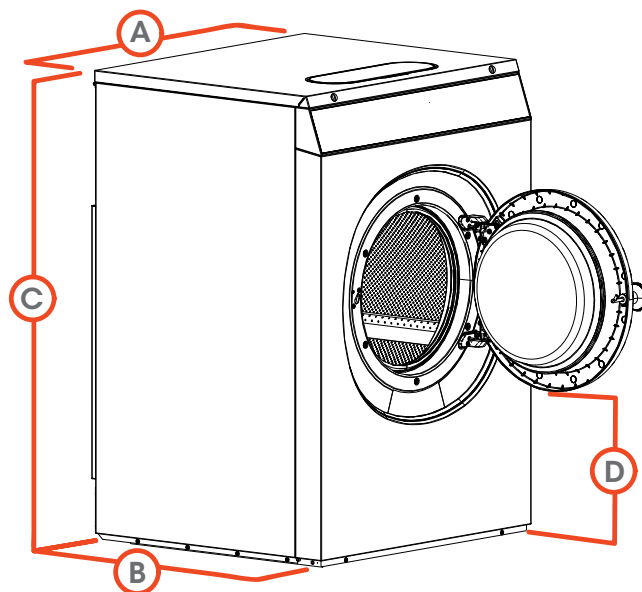

Стирально-отжимная машина Softmount

Характеристики

SYN020		
Control Option	QED Select	
Capacity - lb (kg)	20 (9)	
Overall Width - in (mm)	27.95 (710)	
Overall Depth - in (mm)	31.1 (790)	
Overall Height - in (mm)	43.89 (1115)	
Cylinder Diameter - in (mm)	20.87 (530)	
Cylinder Depth - in (mm) Cylinder	13.78 (350)	
Volume - cu. ft (liters) Door	2.6 (75)	
Opening Size - in (mm) Door	13 (330)	
Bottom to Floor - in (mm)	13.74 (349)	
Wash Speed - RPM	49	
Extractor Speed - RPM	1165	
Extract G-Force	400	
Water Inlet Connection - in (mm)	2 x 0.75 (19)	
Steam Inlet Connection - in (mm)	0.5 (13)	
Drain Diameter - in (mm)	3 (76)	
Motor Power Consumption - HP (kW)	1.00 (.75)	
Voltage Wires/Circuit Breaker - FLA*	200-240/50/60/1/3**	
Shipping Dimensions Approx. - in (mm)	Width	29.53 (750)
	Depth	33.01 (840)
	Height	49.02 (1245)
Net Weight - lb (kg)	408 (185)	
Shipping Weight - lb (kg)	441 (200)	
Agency Approvals	CSA	