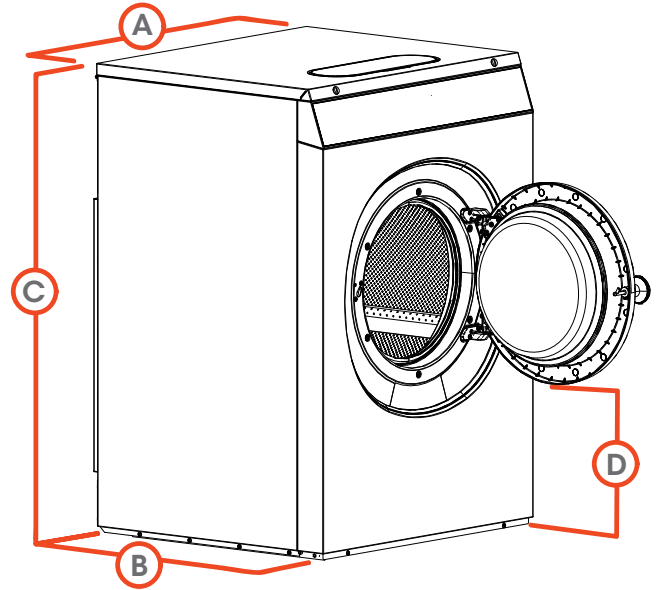

Стирально-отжимная машина Softmount

Характеристики

SYN025		
Control Option	QED Select	
Capacity - lb (kg)	25 (11)	
Overall Width - in (mm)	31.29 (795)	
Overall Depth - in (mm)	31.29 (795)	
Overall Height - in (mm)	48.22 (1225)	
Cylinder Diameter - in (mm)	24.40 (620)	
Cylinder Depth - in (mm)	13.78 (350)	
Cylinder Volume - cu. ft (liters)	3.7 (105)	
Door Opening Size - in (mm)	16.14 (410)	
Door Bottom to Floor - in (mm)	13.36 (342)	
Wash Speed - RPM	49	
Extractor Speed - RPM	1075	
Extract G-Force	400	
Water Inlet Connection - in (mm)	2 x 0.75 (19)	
Steam Inlet Connection - in (mm)	0.5 (13)	
Drain Diameter - in (mm)	3 (76)	
Motor Power Consumption - HP (kW)	1.48 (1.10)	
Voltage Wires/Circuit Breaker - FLA*	200-240/50/60/1/3** 15-9.8 (1 Ph) 15-9.8 (3 Ph)	
Shipping Dimensions Approx.- in (mm)	Width	32.87 (835)
	Depth	33.01 (840)
	Height	52.95 (1345)
Net Weight - lb (kg)	463 (210)	
Shipping Weight - lb (kg)	518 (235)	
Agency Approvals	CSA	