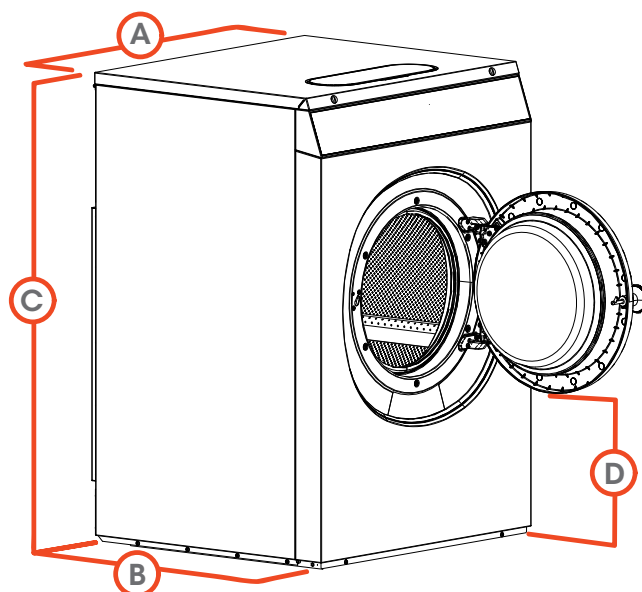

## Характеристики

		SYN030
Control Option	QED Select	
Capacity - lb (kg)	30 (14)	
Overall Width - in (mm)	31.29 (795)	
Overall Depth - in (mm)	37.2 (945)	
Overall Height - in (mm)	48.22 (1225)	
Cylinder Diameter - in (mm)	24.4 (620)	
Cylinder Depth - in (mm)	17.72 (450)	
Cylinder Volume - cu. ft (liters)	4.8 (135)	
Door Opening Size - in (mm)	16.14 (410)	
Door Bottom to Floor - in (mm)	13.46 (342)	
Wash Speed - RPM	49	
Extractor Speed - RPM	1075	
Extract G-Force	400	
Water Inlet Connection - in (mm)	2 x 0.75 (19)	
Steam Inlet Connection - in (mm)	0.5 (13)	
Drain Diameter - in (mm)	3 (76)	
Motor Power Consumption - HP (kW)	2.01 (1.50)	
Voltage Wires/Circuit Breaker - FLA*	200-240/50/60/1/3**	15-10.1 (1 Ph) 15-10.1 (3 Ph)
Shipping Dimensions Approx.- in (mm)	Width	32.87 (835)
	Depth	38.78 (985)
	Height	52.95 (1345)
Net Weight - lb (kg)	563 (255)	
Shipping Weight - lb (kg)	606 (275)	
Agency Approvals	CSA	