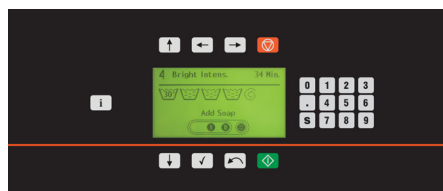

QED Select Control

QED Select control поставляется с 99 предустановленными программами. Многоязычные, универсальные и простые в использовании настраиваемые программы стирки помогают менеджерам адаптировать процесс стирки к конкретным загрузкам и типам белья. Пользователи могут легко следить за статусом каждой фазы цикла стирки и изменять данные и параметры в любое время для контроля максимальной эффективности. Результат? Ваша прачечная получила наилучший уход, потому что операторы полностью контролируют цикл.