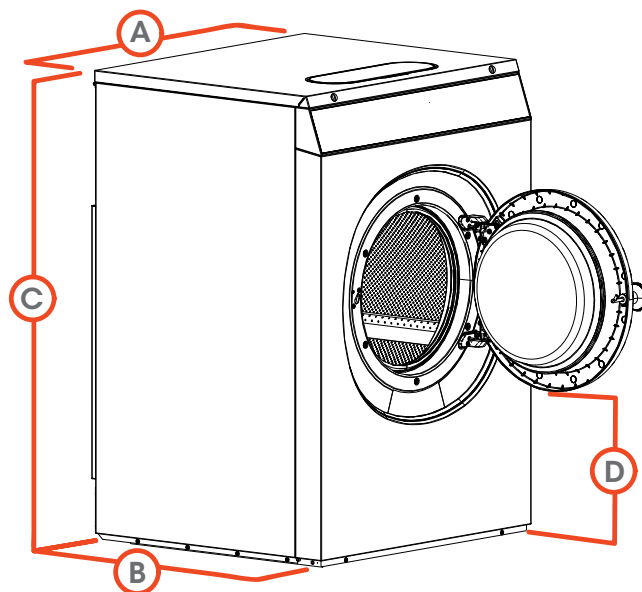

Стирально-отжимная машина Softmount

Характеристики

		SYN040
Control Option	QED Select	
Capacity - lb (kg)	40 (18)	
Overall Width - in (mm)	38.18 (970)	
Overall Depth - in (mm)	38.18 (970)	
Overall Height - in (mm)	55.51 (1410)	
Cylinder Diameter - in (mm)	29.53 (750)	
Cylinder Depth - in (mm)	16.14 (410)	
Cylinder Volume - cu. ft (liters)	6.4 (180)	
Door Opening Size - in (mm)	18.11 (460)	
Door Bottom to Floor - in (mm)	18.77 (477)	
Wash Speed - RPM	42	
Extractor Speed - RPM	980	
Extract G-Force	400	
Water Inlet Connection - in (mm)	2 x 0.75 (19)	
Steam Inlet Connection - in (mm)	0.5 (13)	
Drain Diameter - in (mm)	3 (76)	
Motor Power Consumption - HP (kW)	2.95 (2.20)	
Voltage Wires/Circuit Breaker - FLA*	200-240/50/60/1/3**	15-14.2 (1 Ph) 15-14.2 (3 Ph)
Shipping Dimensions Approx.- in (mm)	Width	40.35 (1025)
	Depth	39.96 (1015)
	Height	61.02 (1550)
Net Weight - lb (kg)	838 (380)	
Shipping Weight - lb (kg)	871 (395)	
Agency Approvals	CSA	