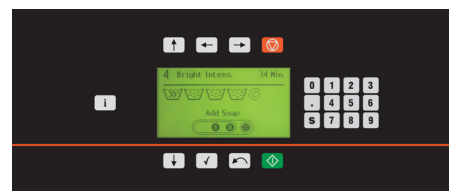

QED Select Control

QED Select control поставляется с 99 предустановленными программами. Многоязычные, универсальные и простые в использовании настраиваемые программы стирки помогают менеджерам адаптировать процесс стирки к конкретным загрузкам и типам белья. Пользователи могут легко следить за статусом каждой фазы цикла стирки и изменять данные и параметры в любое время для контроля максимальной эффективности. Результат? Ваша прачечная получила наилучший уход, потому что операторы полностью контролируют цикл.