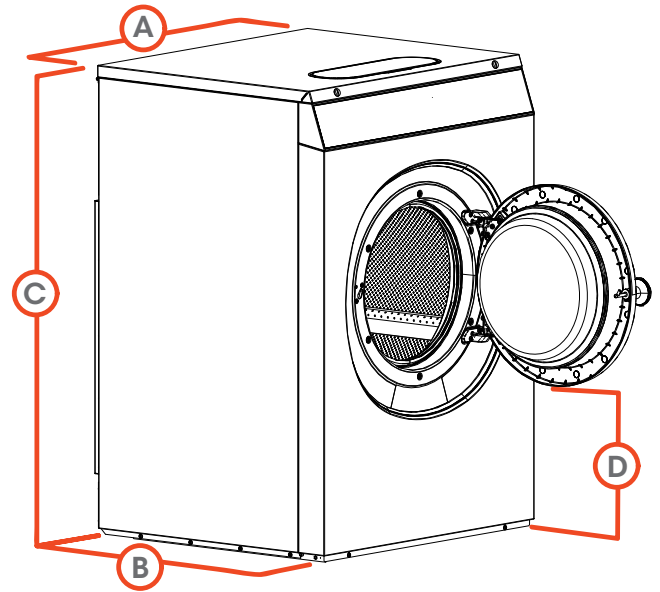

Стирально-отжимная машина Softmount

Характеристики

		SYN055
Control Option	QED Select	
Capacity - lb (kg)	55 (24)	
Overall Width - in (mm)	38.18 (970)	
Overall Depth - in (mm)	43.5 (1105)	
Overall Height - in (mm)	55.51 (1410)	
Cylinder Diameter - in (mm)	29.53 (750)	
Cylinder Depth - in (mm)	21.46 (545)	
Cylinder Volume - cu. ft (liters)	8.5 (240)	
Door Opening Size - in (mm)	18.11 (460)	
Door Bottom to Floor - in (mm)	18.77 (477)	
Wash Speed - RPM	42	
Extractor Speed - RPM	980	
Extract G-Force	400	
Water Inlet Connection - in (mm)	2 x 0.75 (19)	
Steam Inlet Connection - in (mm)	0.5 (13)	
Drain Diameter - in (mm)	3 (76)	
Motor Power Consumption - HP (kW)	4.02 (3.00)	
Voltage Wires/Circuit Breaker - FLA*	200-240/50/60/1/3**	20-15 (1 Ph) 20-15 (3 Ph)
	440-480/50/60/3	10-7.1
Shipping Dimensions Approx. - in (mm)	Width	40.35 (1025)
	Depth	45.28 (1150)
	Height	61.02 (1550)
Net Weight - lb (kg)	948 (430)	
Shipping Weight - lb (kg)	992 (450)	
Agency Approvals	CSA	