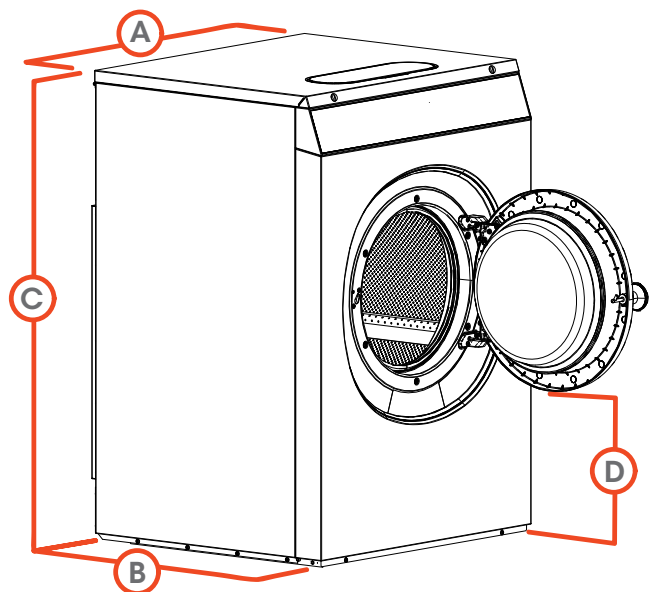

## Характеристики

		SYN070
Control Option	QED Select	
Capacity - lb (kg)	70 (28)	
Overall Width - in (mm)	38.18 (970)	
Overall Depth - in (mm)	46.65 (1185)	
Overall Height - in (mm)	55.51 (1410)	
Cylinder Diameter - in (mm)	29.53 (750)	
Cylinder Depth - in (mm)	24.41 (620)	
Cylinder Volume - cu. ft (liters)	9.9 (280)	
Door Opening Size - in (mm)	18.11 (460)	
Door Bottom to Floor - in (mm)	18.77 (477)	
Wash Speed - RPM	42	
Extractor Speed - RPM	915	
Extract G-Force	350	
Water Inlet Connection - in (mm)	2 x 0.75 (19)	
Steam Inlet Connection - in (mm)	0.5 (13)	
Drain Diameter - in (mm)	3 (76)	
Motor Power Consumption - HP (kW)	4.02 (3.00)	
Voltage Wires/Circuit Breaker - FLA*	200-240/50/60/1/3**	20-16 (1 Ph)
		20-16 (3 Ph)
	440-480/50/60/3	10-7.2
Shipping Dimensions Approx.- in (mm)	Width	40.35 (1025)
	Depth	48.23 (1225)
	Height	61.02 (1550)
Net Weight - lb (kg)	1092 (495)	
Shipping Weight - lb (kg)	1135 (515)	
Agency Approvals	CSA	