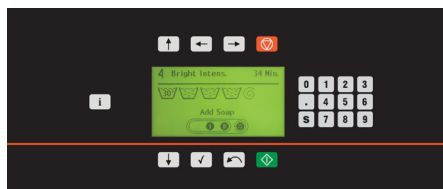

QED Select Control

QED Select control поставляется с 99 предустановленными программами. Многоязычные, универсальные и простые в использовании настраиваемые программы стирки помогают менеджерам адаптировать процесс стирки к конкретным загрузкам и типам белья. Пользователи могут легко следить за статусом каждой фазы цикла стирки и изменять данные и параметры в любое время для контроля максимальной эффективности. Результат? Ваша прачечная получила наилучший уход, потому что операторы полностью контролируют цикл.