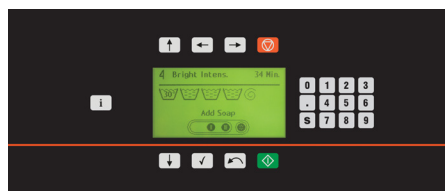

QED Select Control

QED Select control поставляется с 99 предустановленными программами. Многоязычные, универсальные и простые в использовании настраиваемые программы стирки помогают менеджерам адаптировать процесс стирки к конкретным загрузкам и типам белья. Пользователи могут легко следить за статусом каждой фазы цикла стирки и изменять данные и параметры в любое время для контроля максимальной эффективности. Результат? Ваша прачечная получила наилучший уход, потому что операторы полностью контролируют цикл.