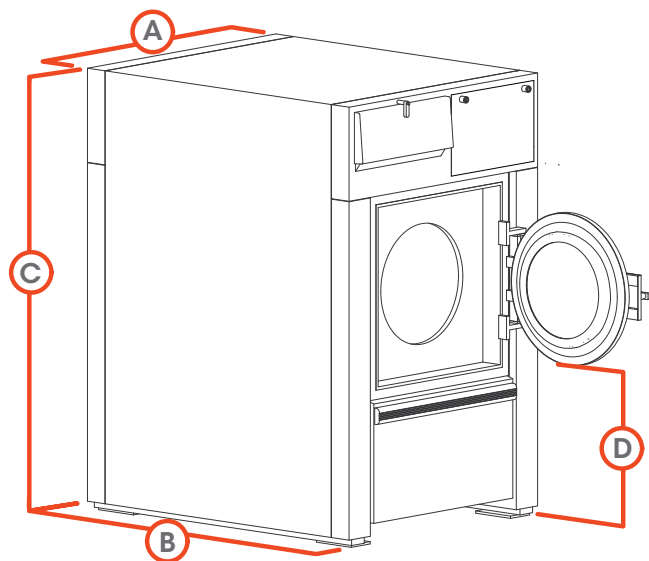

Стирально-отжимная машина Softmount

Характеристики

SYN090		
Control Option	QED Select	
Capacity - lb (kg)	90 (40)	
Overall Width - in (mm)	47.04 (1195)	
Overall Depth - in (mm)	56.3 (1430)	
Overall Height - in (mm)	75 (1905)	
Cylinder Diameter - in (mm)	36 (914)	
Cylinder Depth - in (mm)	24 (610)	
Cylinder Volume - cu. ft (liters)	14.1 (400)	
Door Opening Size - in (mm)	21.3 (540)	
Door Bottom to Floor - in (mm)	28.74 (730)	
Wash Speed - RPM	38	
Extractor Speed - RPM	830	
Extract G-Force	350	
Water Inlet Connection - in (mm)	3 x 1 (25)	
Steam Inlet Connection - in (mm)	0.75 (19)	
Drain Diameter - in (mm)	2 x 3 (76)	
Motor Power Consumption - HP (kW)	10.06 (7.50)	
Voltage Wires/Circuit Breaker - FLA*	No Heat	
	200-240/50/60/1/3	40-25.4
	440-480/50/60/3	20-14.6
	Heat	
200-240/50/60/1/3	120-105	
440-480/50/60/3	63-58	
Shipping Dimensions Approx.- in (mm)	Width	56.3 (1430)
	Depth	61.8 (1570)
	Height	82.9 (2105)
Net Weight - lb (kg)	3439 (1560)	
Shipping Weight - lb (kg)	3748 (1700)	
Agency Approvals	CSA	