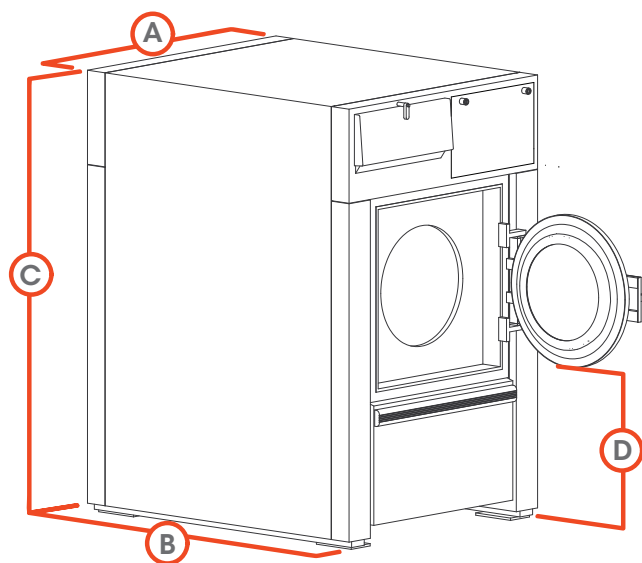

Стирально-отжимная машина Softmount

Характеристики

SYN125		
Control Option	QED Select	
Capacity - lb (kg)	125 (55)	
Overall Width - in (mm)	47.04 (1195)	
Overall Depth - in (mm)	63.39 (1610)	
Overall Height - in (mm)	75 (1905)	
Cylinder Diameter - in (mm)	36 (914)	
Cylinder Depth - in (mm)	31.1 (790)	
Cylinder Volume - cu. ft (liters)	18.3 (518)	
Door Opening Size - in (mm)	21.3 (540)	
Door Bottom to Floor - in (mm)	28.74 (730)	
Wash Speed - RPM	38	
Extractor Speed - RPM	830	
Extract G-Force	350	
Water Inlet Connection - in (mm)	3 x 1 (25)	
Steam Inlet Connection - in (mm)	0.75 (19)	
Drain Diameter - in (mm)	2 x 3 (76)	
Motor Power Consumption - HP (kW)	10.06 (7.50)	
Voltage Wires/Circuit Breaker - FLA*	No Heat	
	200-240/50/60/3	40-28
	440-480/50/60/3	20-16
	Heat	
200-240/50/60/3	160-147	
440-480/50/60/3	100-79	
Shipping Dimensions Approx.- in (mm)	Width	56.3 (1430)
	Depth	68.9 (1750)
	Height	82.9 (2105)
Net Weight - lb (kg)	3594 (1630)	
Shipping Weight - lb (kg)	3902 (1770)	
Agency Approvals	CSA	